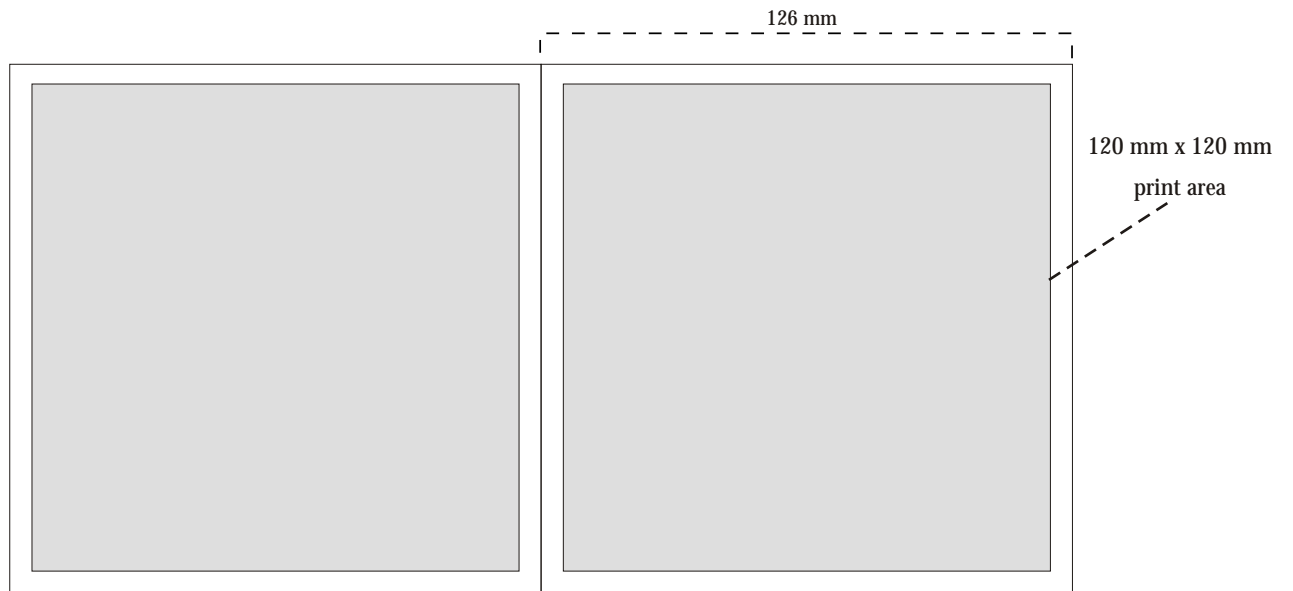

Cd / Dvd print area

+ Registration
Marks

117mm print area

Keylines must be
deleted and
ensure that
there is no bleed.
The centre circle
must be
reversed out of
artwork.

+
Registration
Marks

+
Registration
Marks

21mm

+ Registration
36mm Marks

Artwork must show 4 registration marks
as indicated, 25mm from the total print area.

4 Page booklet
includes 3mm bleed all around.

2 page booklet double sided front insert

Rear inlay (double sided or single)