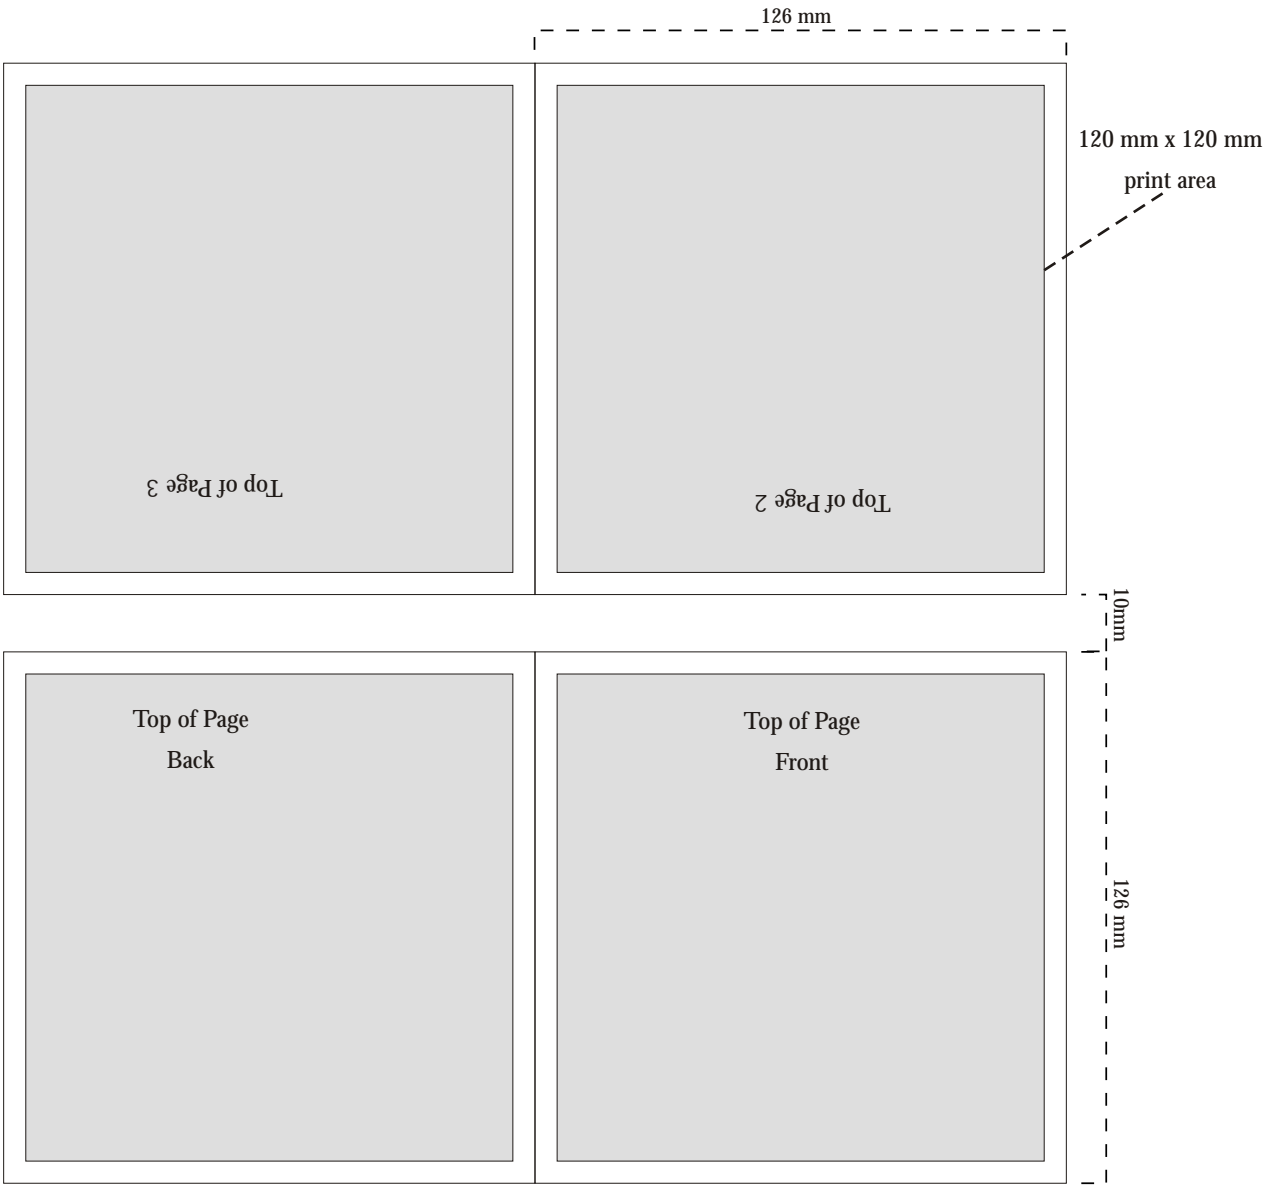

Cd / Dvd print area

+ Registration
Marks

117mm print area

Keylines must be
deleted and
ensure that
there is no bleed.
The centre circle
must be
reversed out of
artwork.

+
Registration
Marks

+
Registration
Marks

21mm

+ Registration
36mm Marks

Artwork must show 4 registration marks
as indicated, 25mm from the total print area.

4 Page booklet
includes 3mm bleed all around.

2 page booklet double sided front insert

Rear inlay (double sided or single)