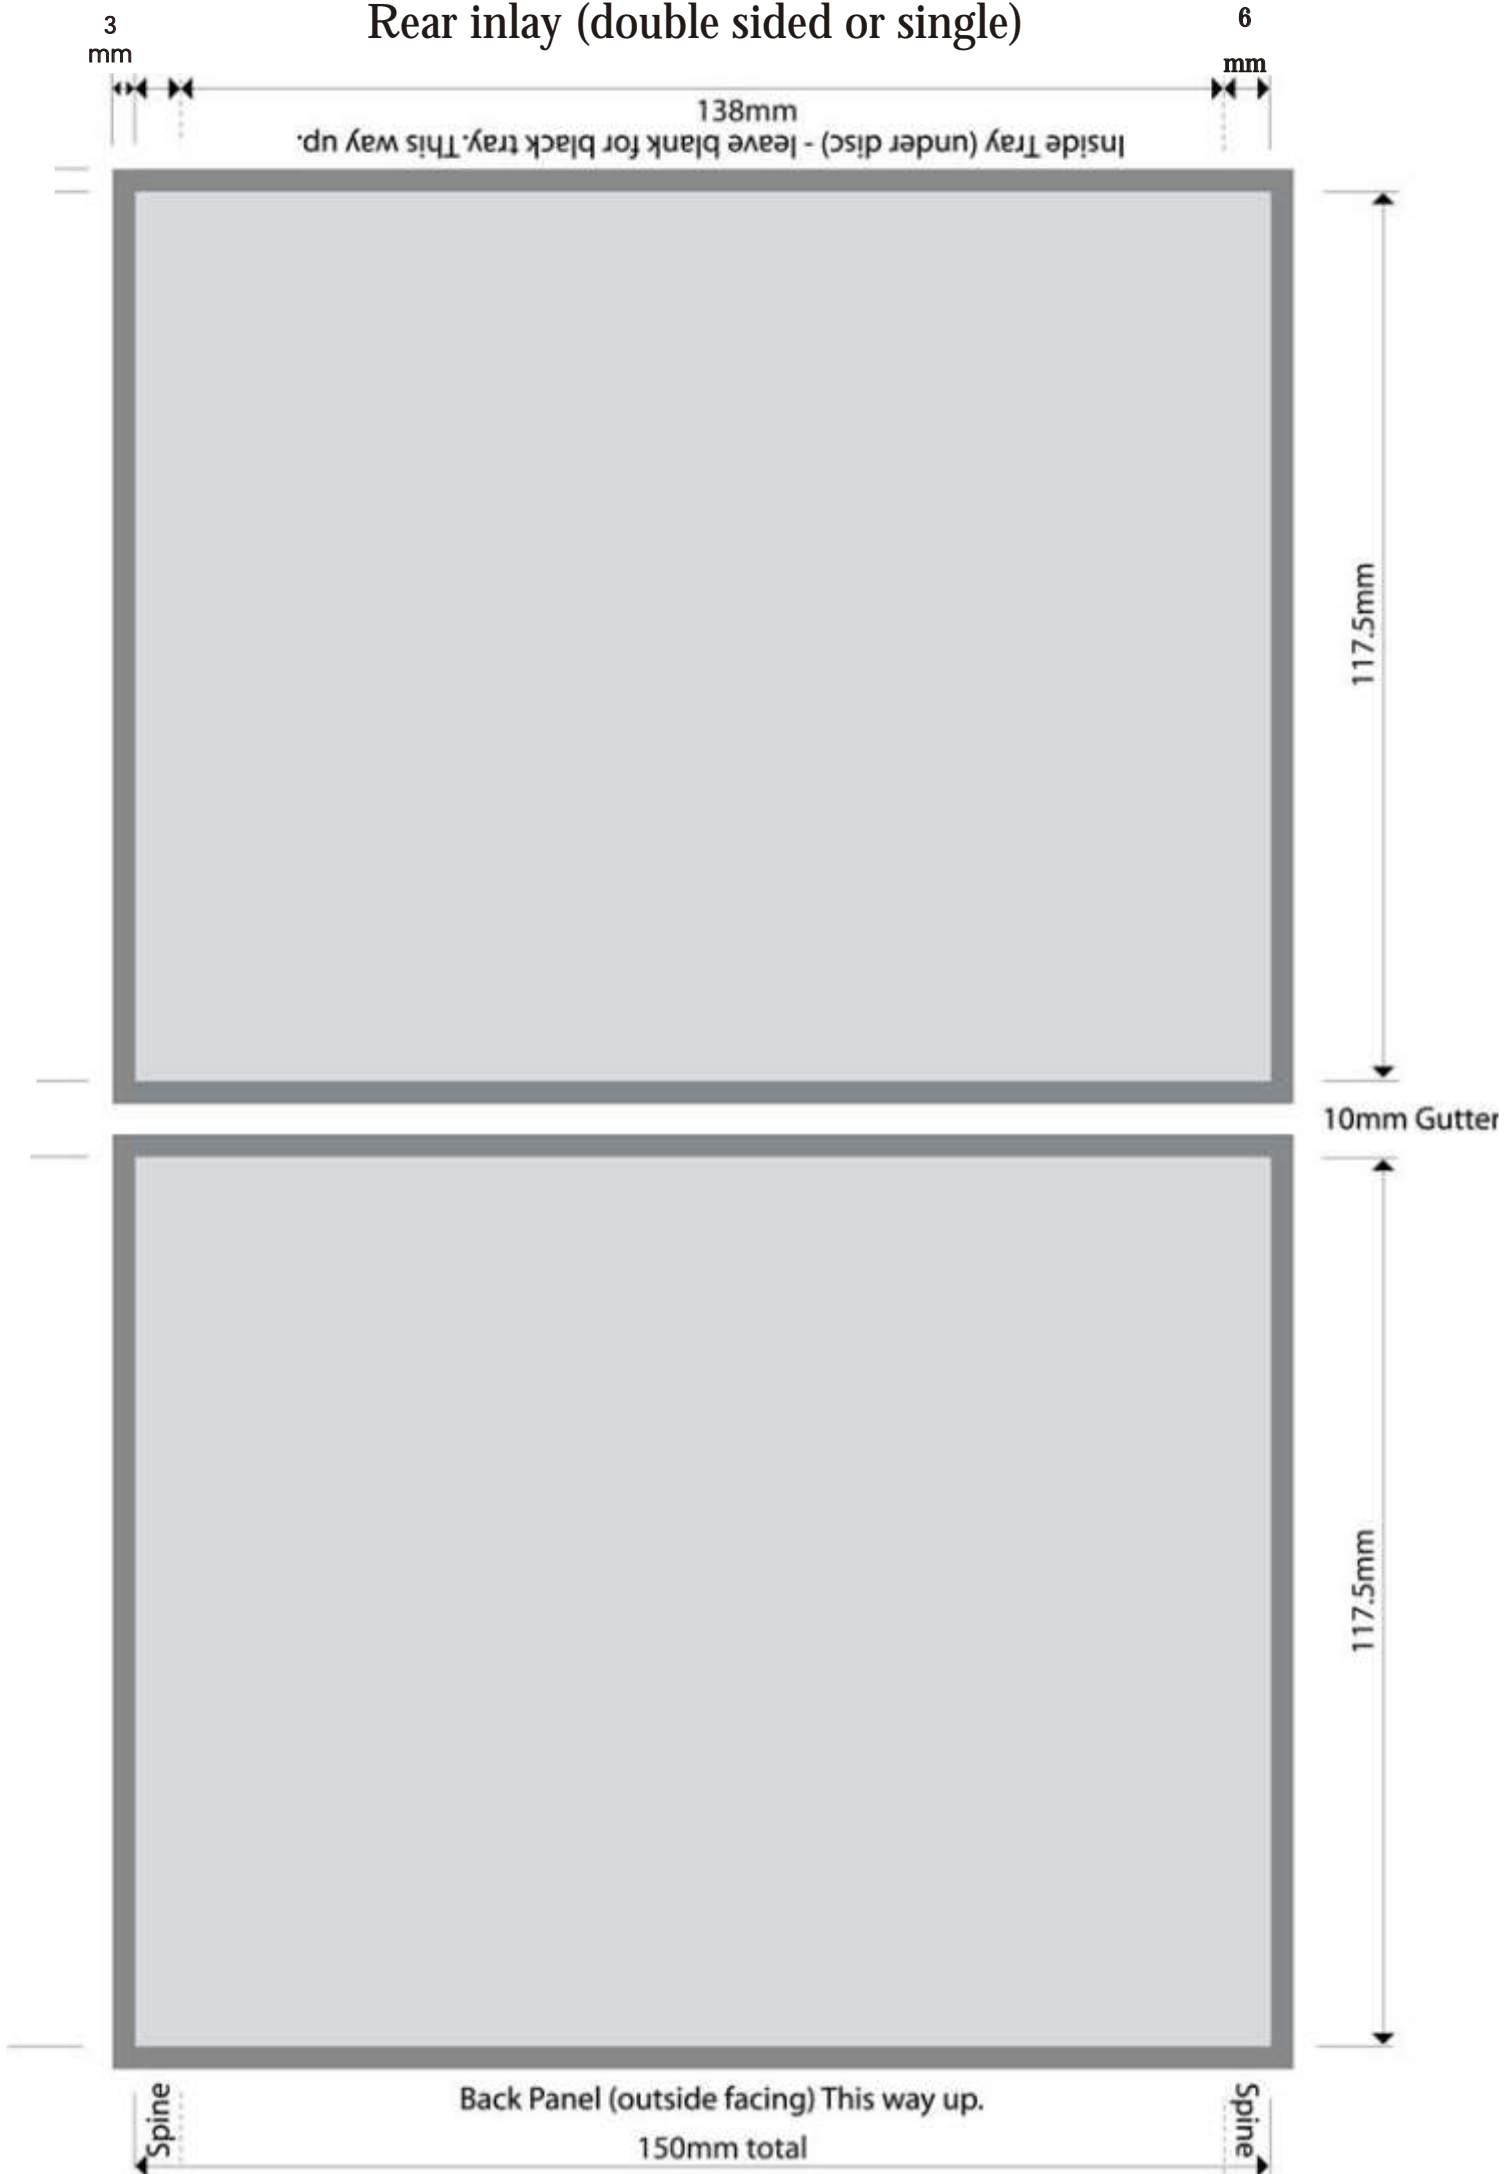

Cd / Dvd print area

+ Registration
Marks

117mm print area

Keylines must be
deleted and
ensure that
there is no bleed.
The centre circle
must be
reversed out of
artwork.

+
Registration
Marks

+
Registration
Marks

21mm

+ Registration
36mm Marks

Artwork must show 4 registration marks
as indicated, 25mm from the total print area.

4 Page booklet
includes 3mm bleed all around.

2 page booklet double sided front insert

Rear inlay (double sided or single)